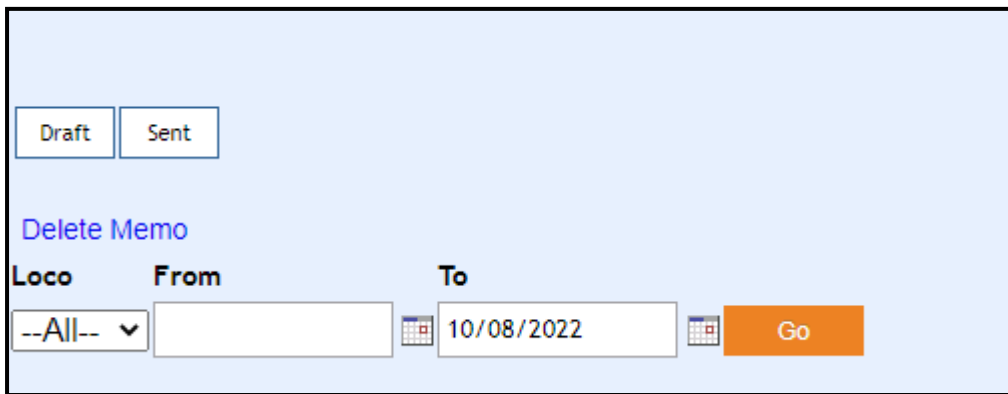

## Inbox

- Click on "Memos" side menu and select " Inbox" navigation menu.
- " Memo " page is displayed as below.

- Enter all the details such as Loco, From, Today dates and Click on Go Option.

Select	S.No	Recieved On	Subject	From Section	Memo Category	Loco No's
<input type="checkbox"/>	1	16/07/2022	TM-3 TO BE CHANGED AS ITS PINION 'K' VALUE LESS.	M3Insp	JobCard	30722
<input type="checkbox"/>	2	16/07/2022	TM-6 TO BE CHANGE AS K VALUE LESS.	M3HR	JobCard	31296
<input type="checkbox"/>	3	15/07/2022	TM-2 & 6 TO BE CHANGE AS Fe% MORE	M3HR	JobCard	31183
<input type="checkbox"/>	4	13/07/2022	TM-3 TO BE CHANGED AS INDUCTANCE DIFFERENCE MORE. (0.015 mH)	M3Insp	JobCard	37186
<input type="checkbox"/>	5	12/07/2022	TM-3 TO BE CHANGED AS INDUCTANCE DIFFERENCE MORE..	M3Insp	JobCard	32751
<input type="checkbox"/>	6	12/07/2022	TM-3 TO BE CHANGED AS DE SIDE BEARING GREASE FE % MORE (0.721)	M3Insp	JobCard	32285